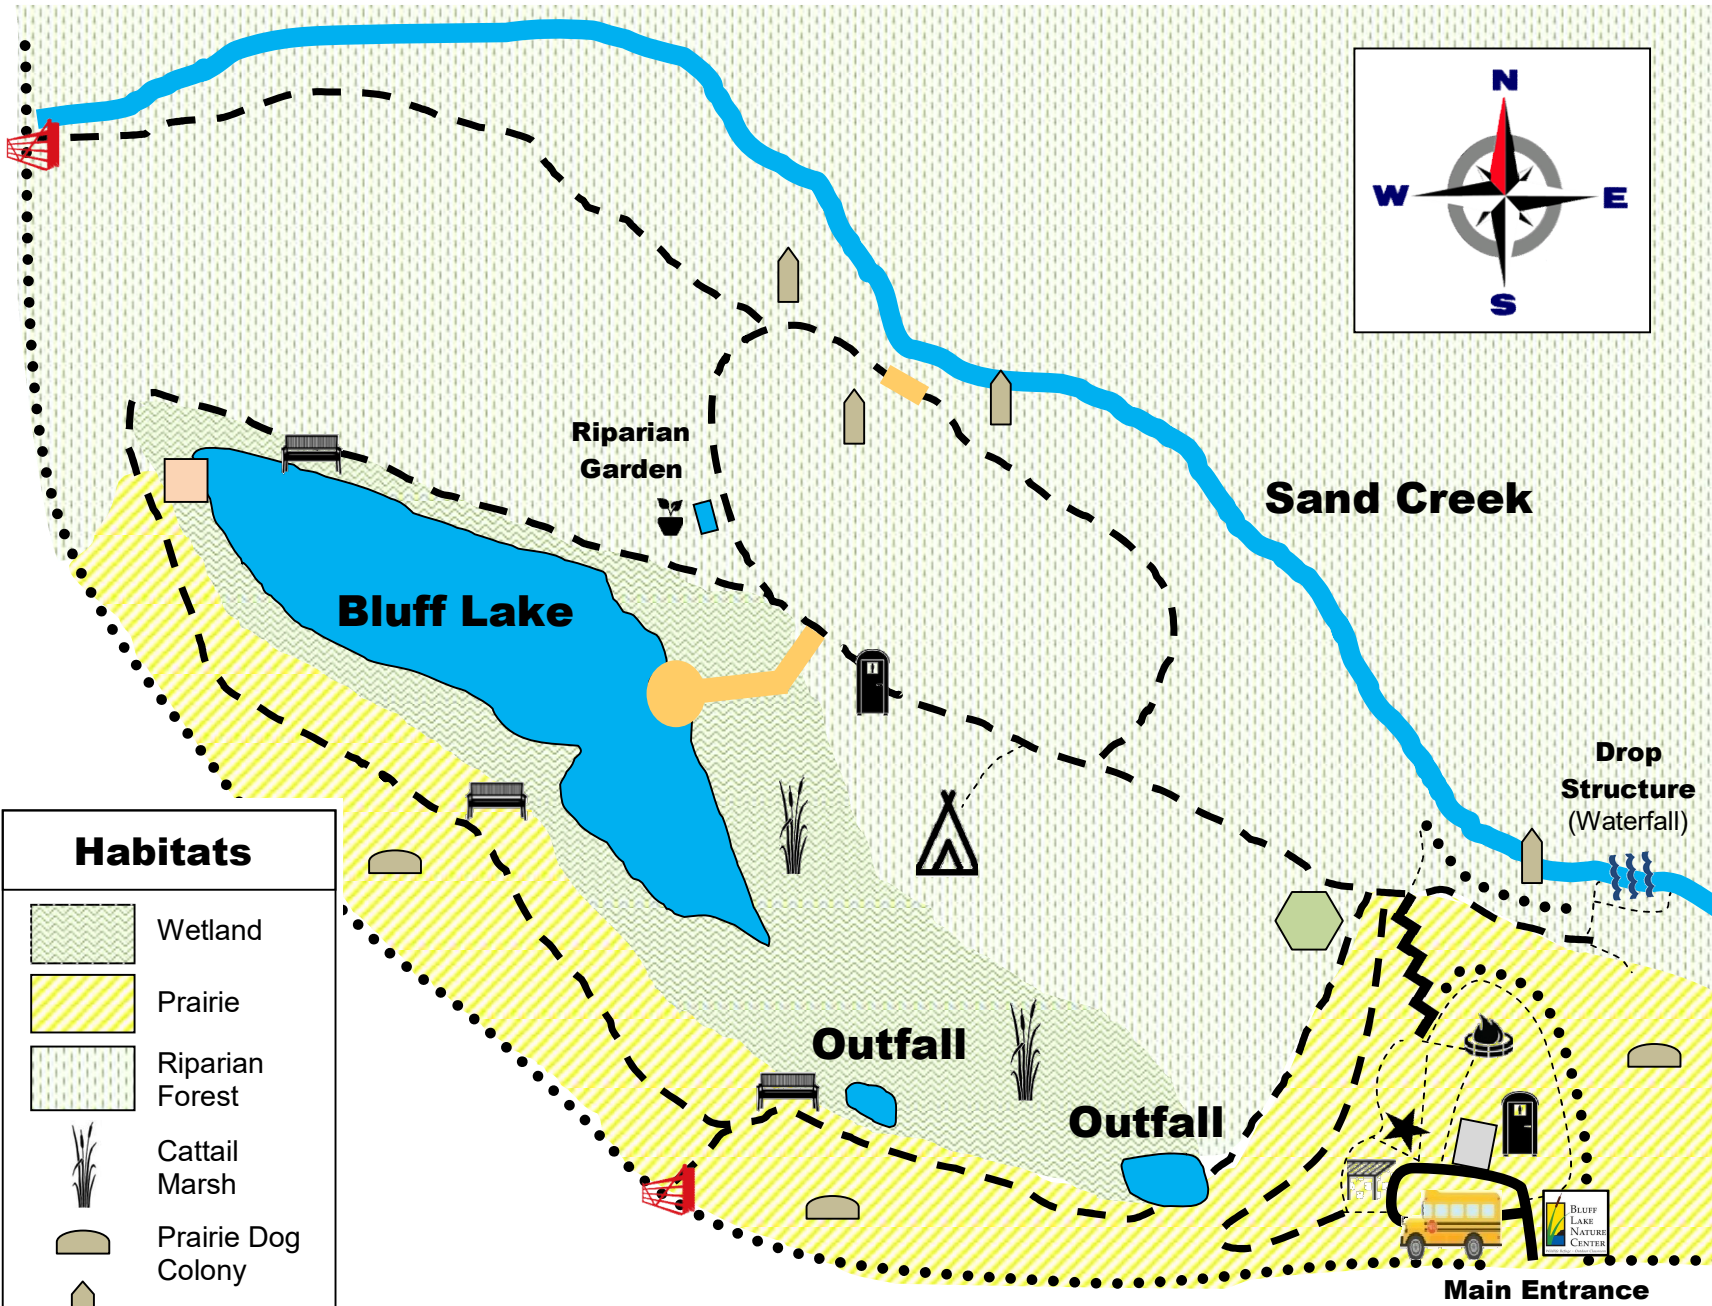

BLUFF LAKE NATURE CENTER

Map for All Ages

Habitats	
	Wetland
	Prairie
	Riparian Forest
	Cattail Marsh
	Prairie Dog Colony
	Beaver Zone

Map Key	
	Fence
	Path
	Parking Lot
	Welcome Sign
	Welcome Building
	Porta-potty
	Overlook
	Fire Pit
	Stairs
	Teepee
	Bench
	Amphitheater
	Boardwalk
	Bird Blind
	Emergency Exit Gate